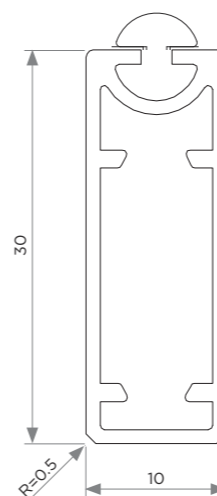

_05.1
CLOTHES HANGER TUBE
AND SHOE RACK PROFILE

■ CLOTHES HANGER TUBE 30X8 AND SUPPORTS

_05.1 Clothes hanger tube and shoe rack profile

- _05.2 Aluminium shelves
- _05.3 Aluminium drawers
- _05.4 LED

CLOTHES HANGER TUBE 30X8

ITEM	FINISHING	LENGTH (mm)
WA061.003.009	Brown Metal Grey	3000

CLOTHES HANGER TUBE SUPPORT - TOP FIXING

ITEM	FINISHING
WA061.003.010	Brown Metal Grey

The tube support is universal and it can be used for both left and right application.

SET OF CLOTHES HANGER TUBE SUPPORTS - LATERAL FIXING

ITEM	FINISHING
WA061.010.001	Brown Metal Grey

Kit composed by 2 tube supports, one left and one right.

ITEM	FINISHING	LENGTH (mm)
WA061.003.009	Brown Metal Grey	3000

CLOTHES HANGER TUBE PROFILE 30X10

ITEM	FINISHING	LENGTH (mm)
WA061.005.002	Brown Metal Grey	3000

CLOTHES HANGER TUBE SUPPORT - TOP FIXING

ITEM	FINISHING
WA061.003.010	Brown Metal Grey

The tube support is universal and it can be used for both left and right application.