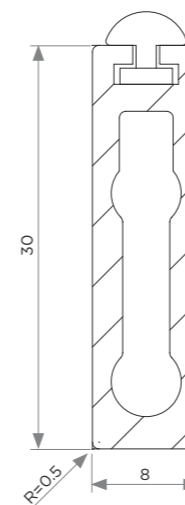

_05.1
CLOTHES HANGER TUBE
AND SHOE RACK PROFILE

■ CLOTHES HANGER TUBE 30X8 AND SUPPORTS

_05.1 Clothes hanger tube and shoe rack profile

- _05.2 Aluminium shelves
- _05.3 Aluminium drawers
- _05.4 LED

CLOTHES HANGER TUBE 30X8

ITEM	FINISHING	LENGTH (mm)
WA061.003.009	Brown Metal Grey	3000

CLOTHES HANGER TUBE SUPPORT - TOP FIXING

ITEM	FINISHING
WA061.003.010	Brown Metal Grey

The tube support is universal and it can be used for both left and right application.

SET OF CLOTHES HANGER TUBE SUPPORTS - LATERAL FIXING

ITEM	FINISHING
WA061.010.001	Brown Metal Grey

Kit composed by 2 tube supports, one left and one right.

ITEM	FINISHING	LENGTH (mm)
WA061.003.009	Brown Metal Grey	3000

CLOTHES HANGER TUBE PROFILE 30X10

ITEM	FINISHING	LENGTH (mm)
WA061.005.002	Brown Metal Grey	3000

CLOTHES HANGER TUBE SUPPORT - TOP FIXING

ITEM	FINISHING
WA061.003.010	Brown Metal Grey

The tube support is universal and it can be used for both left and right application.