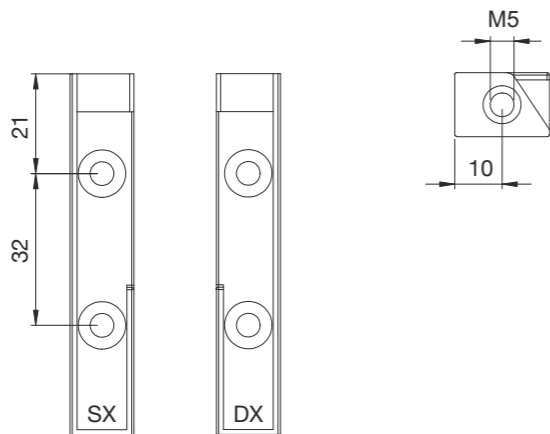

SET OF CLOTHES HANGER TUBE SUPPORTS - LATERAL FIXING

ITEM	FINISHING
WA061.010.001	Brown Metal Grey

Kit composed by 2 tube supports, one left and one right.

SET OF UNIVERSAL CLOTHES HANGER TUBE SUPPORTS - TOP AND LATERAL FIXING

ITEM	FINISHING
WA061.050.003	Brown Metal Grey

Kit composed by 2 tube supports, one left and one right.

CLOTHES HANGER TUBE 30X10 AND SUPPORTS

CLOTHES HANGER TUBE PROFILE 30X10

ITEM	FINISHING	LENGTH (mm)
WA061.005.002	Brown Metal Grey	3000

CLOTHES HANGER TUBE SUPPORT - TOP FIXING

ITEM	FINISHING
WA061.003.010	Brown Metal Grey

The tube support is universal and it can be used for both left and right application.