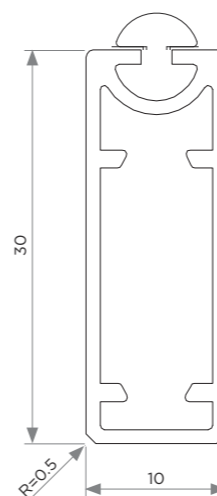

SET OF CLOTHES HANGER TUBE SUPPORTS - LATERAL FIXING

ITEM	FINISHING
WA061.010.001	Brown Metal Grey

Kit composed by 2 tube supports, one left and one right.

SET OF UNIVERSAL CLOTHES HANGER TUBE SUPPORTS - TOP AND LATERAL FIXING

ITEM	FINISHING
WA061.050.003	Brown Metal Grey

Kit composed by 2 tube supports, one left and one right.

CLOTHES HANGER TUBE 30X10 AND SUPPORTS

CLOTHES HANGER TUBE PROFILE 30X10

ITEM	FINISHING	LENGTH (mm)
WA061.005.002	Brown Metal Grey	3000

CLOTHES HANGER TUBE SUPPORT - TOP FIXING

ITEM	FINISHING
WA061.003.010	Brown Metal Grey

The tube support is universal and it can be used for both left and right application.