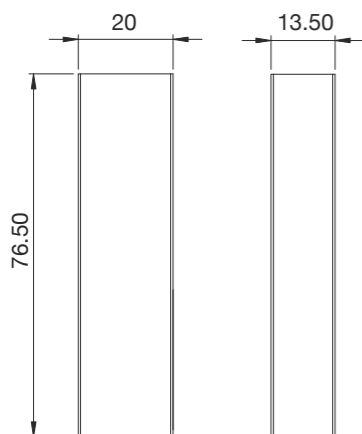

SET OF CLOTHES HANGER TUBE SUPPORTS - LATERAL FIXING

ITEM	FINISHING
WA061.010.001	Brown Metal Grey

Kit composed by 2 tube supports, one left and one right.

SET OF UNIVERSAL CLOTHES HANGER TUBE SUPPORTS - TOP AND LATERAL FIXING

ITEM	FINISHING
WA061.050.003	Brown Metal Grey

Kit composed by 2 tube supports, one left and one right.

CLOTHES HANGER TUBE 30X10 AND SUPPORTS

CLOTHES HANGER TUBE PROFILE 30X10

ITEM	FINISHING	LENGTH (mm)
WA061.005.002	Brown Metal Grey	3000

CLOTHES HANGER TUBE SUPPORT - TOP FIXING

ITEM	FINISHING
WA061.003.010	Brown Metal Grey

The tube support is universal and it can be used for both left and right application.