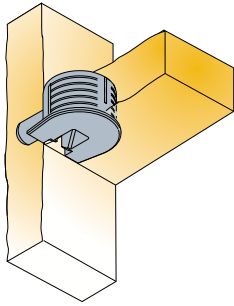

System 6

Quickfit-Expando

Expanding Wedgefix Housing (no Inner Cam)

- Available in 12mm, 15mm/16mm and/or 18mm/19mm versions for Quickfit-6 and/or Standard Dowel applications
- Available in a variety of plastic colours
- Wedgefix-6 housing allows easy customer hand-assembly or factory automated insertion
- When used with Quickfit-6 dowels this provides a true tool-less fastening system

Technical and mounting details

For use with screw-in dowels

2500 Pcs

Made of plastic

For use with Quickfit dowels

2500 Pcs

Made of plastic

e	B	D	Item number	White	Black	Dark brown	Silver
6	12	10	06470 →	877			861
7.75	15/16	12.5	06473 →	877	835	831	861
9.25	18/19	14	06465 →	877	835	831	861
11	22	16	06464 →				861
<i>Other colours on request</i>							
7.75	15/16	12.5	06471 →	877	835	831	861
9.25	18/19	14	06472 →	877	835	831	861
<i>Other colours on request</i>							