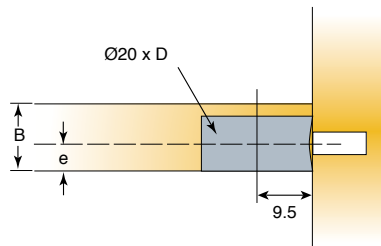

System 6

Quickfit-Expando

Expanding Wedgefix Housing (no Inner Cam)

- Available in 12mm, 15mm/16mm and/or 18mm/19mm versions for Quickfit-6 and/or Standard Dowel applications
- Available in a variety of plastic colours
- Wedgefix-6 housing allows easy customer hand-assembly or factory automated insertion
- When used with Quickfit-6 dowels this provides a true tool-less fastening system

Technical and mounting details

For use with screw-in dowels

2500 Pcs

Made of plastic

For use with Quickfit dowels

2500 Pcs

Made of plastic

e	B	D	Item number	White	Black	Dark brown	Silver
6	12	10	06470 →	877			861
7.75	15/16	12.5	06473 →	877	835	831	861
9.25	18/19	14	06465 →	877	835	831	861
11	22	16	06464 →				861
<i>Other colours on request</i>							
7.75	15/16	12.5	06471 →	877	835	831	861
9.25	18/19	14	06472 →	877	835	831	861
<i>Other colours on request</i>							