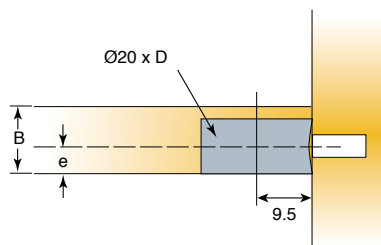

Technical and mounting details

For use with screw-in dowels

2500 Pcs

Made of plastic

For use with Quickfit dowels

2500 Pcs

Made of plastic

e	B	D	Item number	White	Black	Dark brown	Silver
6	12	10	06470 →	877			861
7.75	15/16	12.5	06473 →	877	835	831	861
9.25	18/19	14	06465 →	877	835	831	861
11	22	16	06464 →				861
<i>Other colours on request</i>							
7.75	15/16	12.5	06471 →	877	835	831	861
9.25	18/19	14	06472 →	877	835	831	861
<i>Other colours on request</i>							