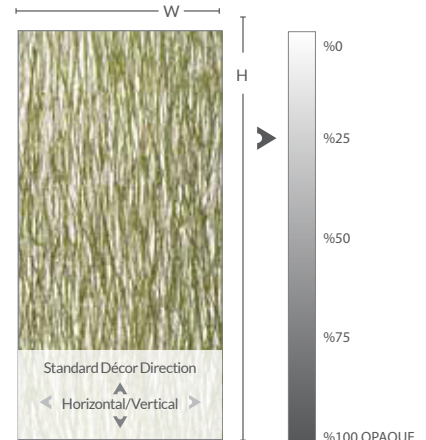

Natural › Grasses & Reeds ›

SEAWEED™ More Colors Available

SCALE | 3 1/2" x 3 1/2"
9 x 9 cm

SCALE | 8" x 8"
20 x 20 cm

SCALE | 48" x 96"
122 x 244 cm

OPACITY
Based on approximate amount of light showing through the panel.

PRODUCT SPECIFICATIONS

	GAUGES*	LC	LF	LS
Available Sizes	1.27) "050. "64/3 mm)**			
	1.5) "060. "16/1 mm)			
	3) "118. "8/1 mm)		•	
	4) "160. "32/5 mm)			
	5) "196. "16/3 mm)			
	6) "236. "4/1 mm)		•	
	9) "354. "8/3 mm)		•	
	12) "472. "2/1 mm)		•	
	18) "708. "4/3 mm)			
	24) "944. "1 mm)			
Design	Standard: 48"x 1219) "96 x 2438 mm)		•	
	Oversize: 48"x 120" (1219 x 3048 mm)		•	
	Standard Finishes	Gloss/Matte		
	Décor Direction	Horizontal/Vertical		
	Fade (Standard Finish: Satin/Satin)	Yes		
Price Group	B			

* Not all decors are available in every gauge and may vary by resin. Gauge tolerance is ± %10.

** Outside of the Wall Protection program a ten sheet minimum will apply for the .050" gauge.

KEY | LC = Lumiclear LF = Lumiform
LS = Lumishield EX • = Option Available

DESCRIPTION

Seaweed flows with the natural waves of an underwater grass. Its bright green color and varied thick and thin quality makes this décor perfect for any accent or featured application.

All natural décors are produced using a hand applied technique. Layout and coverage will vary slightly from sheet to sheet due to the artisan nature of the manufacturing process. Some products use natural materials that can change color over time and will vary in size, shape, color and texture within a single sheet. Colors may vary with harvest season.