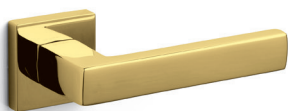

Planet Q

Luca Casini 2006

M203

ottone/brass

CR cromo lucido/bright chrome

IS superinox sat./superstainlesssteel satin

CO cromo satinato/satin chrome

RS superrame satinato/supercopper satin

ZL superoro lucido/supergold bright

DS superbronzo satinato/superbronze satin

NL supernichel lucido/supernickel bright

US superantracite sat./superanthracite satin

NS supernichel satinato/supernickel satin