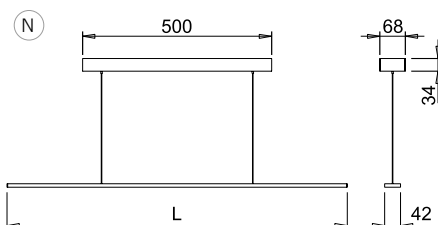

**PENDY UHE TWA XD**

with CALL ME TWA remote control

Code	Length	Watt & Volt
	900mm	16,8W @ 230Vac
	1200mm	22,6W @ 230Vac

Code	Finish
32	black matt

**BUILT-IN LED CONVERTER. SUPPLIED WITH CALL ME TWA REMOTE CONTROL.**