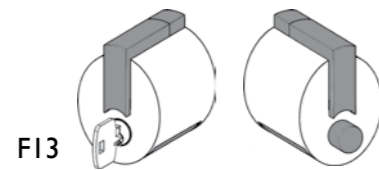

NE
polimero nero
black polymer

FUNCTIONS

All Meroni knobs come with different closing mechanisms. Every need has a readily available solution.

■ FORMA

esterno/external interno/internal

For bathrooms

Unlocked from outside by emergency key, coin, screwdriver or any other similar tool.
Inside knob with turnthumb or button acting on integrated occupancy indicator.

For entrances and offices

Locked or unlocked from outside by key.
Inside knob with thumbturn or button