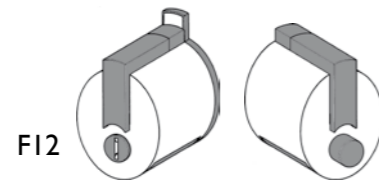

NE
polimero nero
black polymer

FUNCTIONS

All Meroni knobs come with different closing mechanisms. Every need has a readily available solution.

■ FORMA

esterno/external interno/internal

For bathrooms

Unlocked from outside by emergency key, coin, screwdriver or any other similar tool.
Inside knob with turnthumb or button acting on integrated occupancy indicator.

For entrances and offices

Locked or unlocked from outside by key.
Inside knob with thumbturn or button