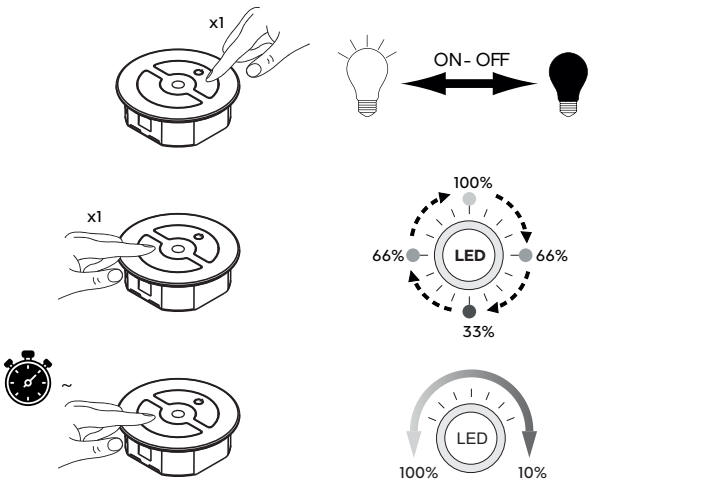

MASTER

SLAVE

10 sec.

GIRO

3495200_r2 p. 1/2

GIRO

CONNECTIVITY

GIRO