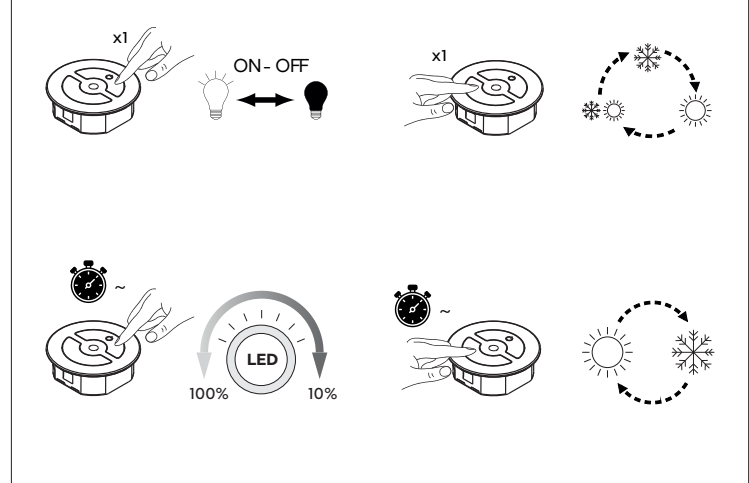

GIRO

CONNECTIVITY

GIRO

GIRO D-M

GIRO

RESET

GIRO