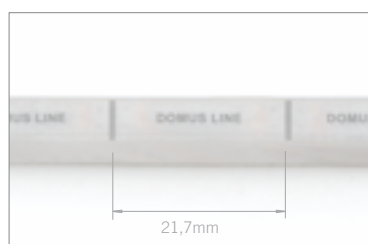

UHE LED module (276 LED/m)

**Wiring:**

2000mm

**Application type:**

universal

**Installation:**

recessed or on surface

**FLEXYLED AT6** is a 24Vdc flexible linear LED strip developed using a new **milky-effect diffusing silicone coating** technology that cancels the characteristic spot effect light emitting diodes. **FLEXYLED AT6** has a high-seal 3M® adhesive base, and can be installed in grooves or on surfaces. Available in three pre-wired modules (200, 300 and 600 cm) wired with double power cable.

\* values referring to FLEXYLED AT6 1000mm

**Colour appearance** super warm white  
**Colour temperature** 2700 Kelvin  
**Luminous efficiency** 50 lm/W  
**CRI** Ra ≥ 90

**FLEXYLED AT6**

CE IP44

276 LED/m LED module - with double power cable

Code	Length	Watt & Volt
1510401_*/200	2000mm	20W @ 24Vdc
1510401_*/300	3000mm	30W @ 24Vdc
1510401_*/600	6000mm	60W @ 24Vdc

Code	Light colour*
N	natural white
B1	super warm white

CONVERTER NOT INCLUDED. TO BE ORDERED SEPARATELY.

**MODULARITY**

**FLEXYLED AT6** can be divided at 21,7 mm intervals. The double power cable configuration allows the cut part of any of the original modules to be recovered.

**FLEXYLED AT6** is supplied with a high-strength 3M® adhesive base and also with **hooks and fixing screws**.