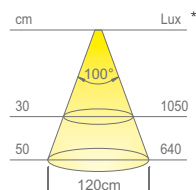

\* values referring to FLEXYLED AT6 1000mm

**Colour appearance** super warm white  
**Colour temperature** 2700 Kelvin  
**Luminous efficiency** 50 lm/W  
**CRI** Ra ≥ 90

**FLEXYLED AT6**

CE IP44

276 LED/m LED module - with double power cable

Code	Length	Watt & Volt
1510401_*/200	2000mm	20W @ 24Vdc
1510401_*/300	3000mm	30W @ 24Vdc
1510401_*/600	6000mm	60W @ 24Vdc

Code	Light colour*
N	natural white
B1	super warm white

CONVERTER NOT INCLUDED. TO BE ORDERED SEPARATELY.