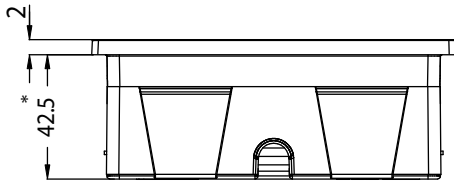

- Pay particular care during installation because the product is not provided with a water collecting tray so should not be placed in areas where the drained water below can cause damages.

- If the product is mounted in areas at risk of contact with water, it is necessary to apply silicone or similar sealants on the panel where the frame stands.

All dimensions quoted are nominal only. Drawings and images are for illustrative purposes only.
All product dimensions and specifications are subject to change without notice.

DIMENSIONI (mm) | DIMENSIONS (mm)

*presa svizzera 50 mm
*swiss socket

PIANO DI TAGLIO | CUT OUT DIMENSION