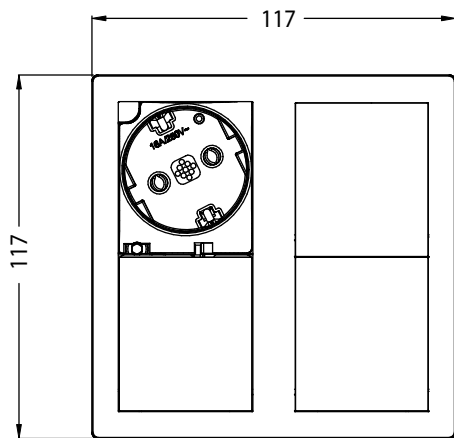

All dimensions quoted are nominal only. Drawings and images are for illustrative purposes only.
All product dimensions and specifications are subject to change without notice.

DIMENSIONI (mm) | DIMENSIONS (mm)

*presa svizzera 50 mm
*swiss socket

PIANO DI TAGLIO | CUT OUT DIMENSION