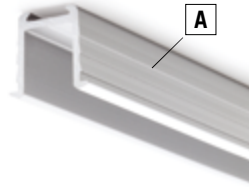

This design highlights the profile's overall dimensions. See installation manual for more details.

MISS

aluminium profile for recessed groove installation

Code	Model	Length
41242_/_/200*	A - Aluminium profile	2000 mm
40085_ _*	B - 2 heads for blind groove	

Code	Finish
32	black matt
39	brown

BLACK MATT (code 32)

BROWN (code 39)

MISS IS AN ALUMINIUM PROFILE INTEGRATING THE APEX PROFILE