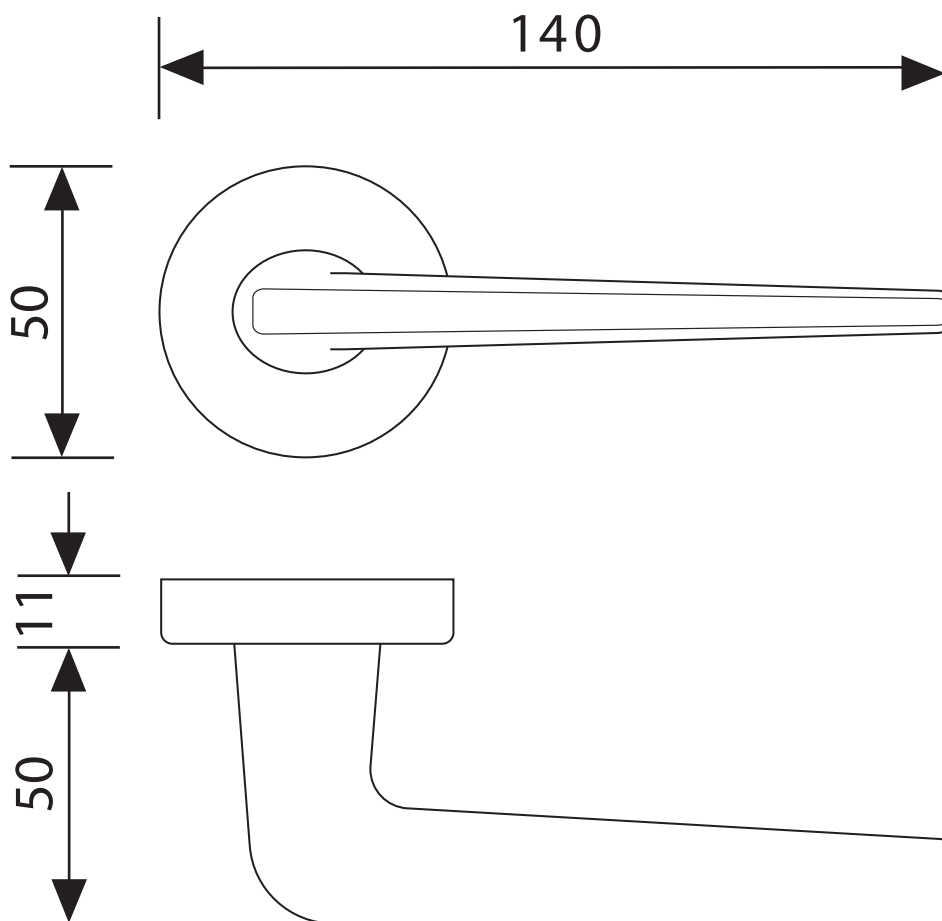

H 348

Design
David Chipperfield Architects

Serie DC Duemiladue

Materiale Ottone
Material Brass

H 348 R8

R8

R8 Y