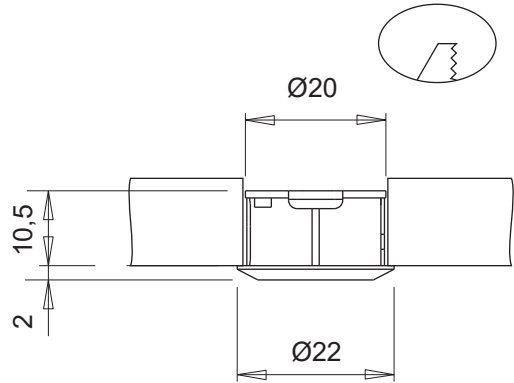

DOMUS LINE

TOM

24VDC

TOM

INPUT:	24VDC
OUTPUT:	24VDC
POWER:	72W

TOM 24VDC