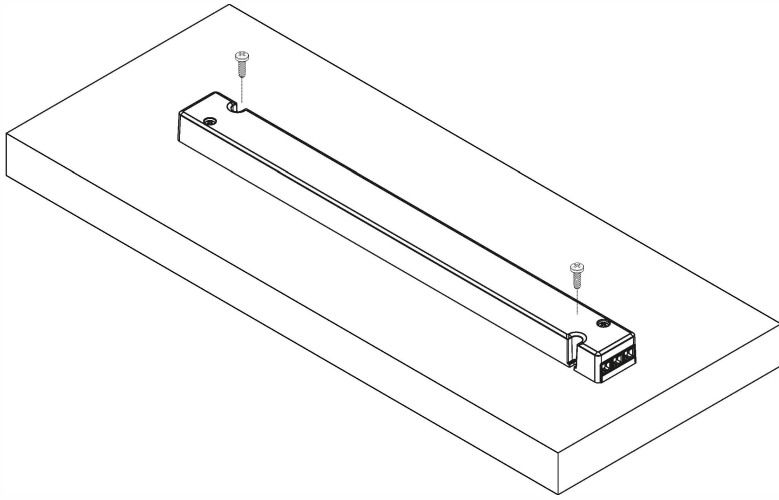

D-PRO 60/24D