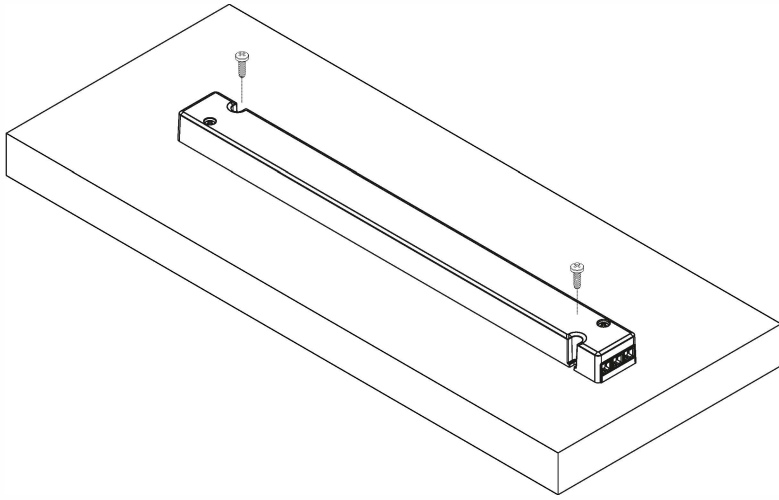

Power supply for lighting purposes, for use with class III LED lighting.
Do not cover the LED control gear during installation.

D-PRO 100/24D

D-PRO 100/24D

Developed by Domus Line Srl
Via Masetti del Lavoro 1
33080 Porcia (PN) Italy