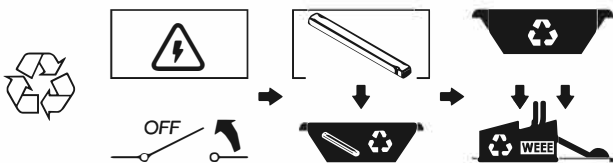

D-PRO 30/24D
LED POWER SUPPLY

PRI 輸入/入力/입력: 100-240VAC 50/60Hz 0.50A 39W $\lambda \geq 0.9$
SEC 輸出/出力/출력: 24VDC max 1.25A max 30W
Tc 75 °C Ta 45 °C (except North America)
Tc 75 °C Ta 25 °C (for North America only)

Power supply for lighting purposes, for use with class III LED lighting. Do not cover the LED control gear during installation.