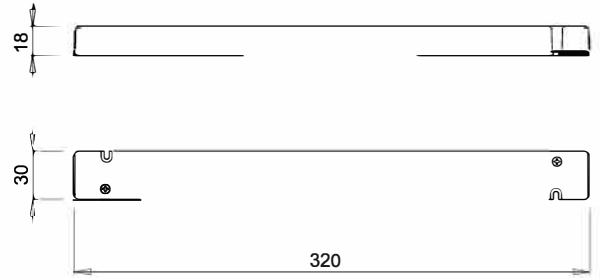

Power supply for lighting purposes, for use with class III LED lighting.
Do not cover the LED control gear during installation.

D-PRO 100/24D

D-PRO 100/24D

Developed by Domus Line Srl
Via Masetti del Lavoro 1
33080 Porcia (PN) Italy