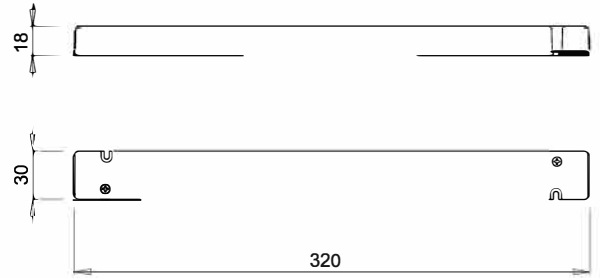

D-PRO 60/24D