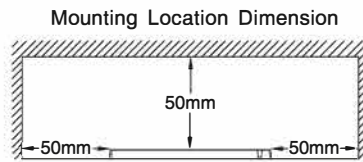

D-PRO 100/24D