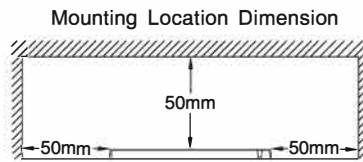

D-PRO 30/24D