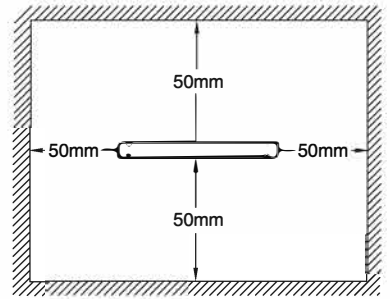

D-PRO 30/24D