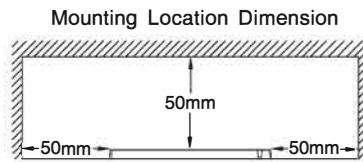

D-PRO 60/24D