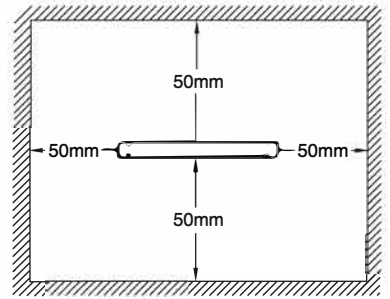

D-PRO 60/24D