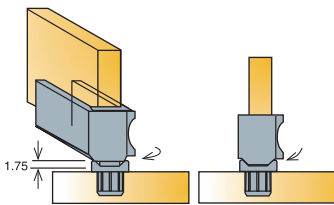

Hinge solutions

Hold-shut glass door hinge

- Hold feature keeps door in closed position
- The grub screws have flange to prevent overscrewing resulting in an accurate fit every time
- No requirement for an adhesive pad
- Kit of parts is ordered as a single part number

Technical and mounting details

Set for 3-4 mm glass

Handle and door stop

Hold shut GDH set

Hold shut accessory set

x = internal height

Made of plastic

Item number