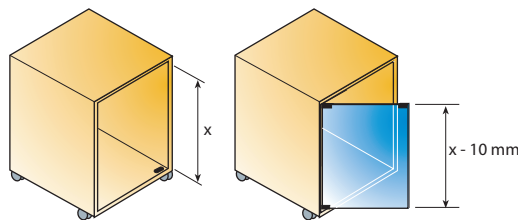

Technical and mounting details

Set for 3-4 mm glass

Handle and door stop

Hold shut GDH set

Hold shut accessory set

x = internal height

Made of plastic

Item number