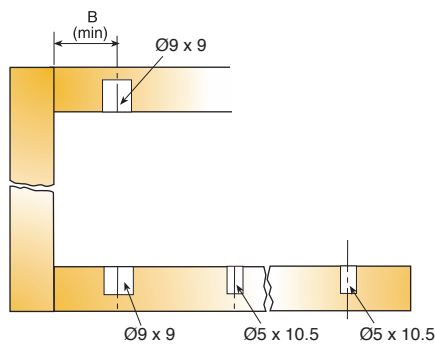

Technical and mounting details

Set for 3-4 mm glass

Handle and door stop

Hold shut GDH set

Hold shut accessory set

x = internal height

Made of plastic

Item number